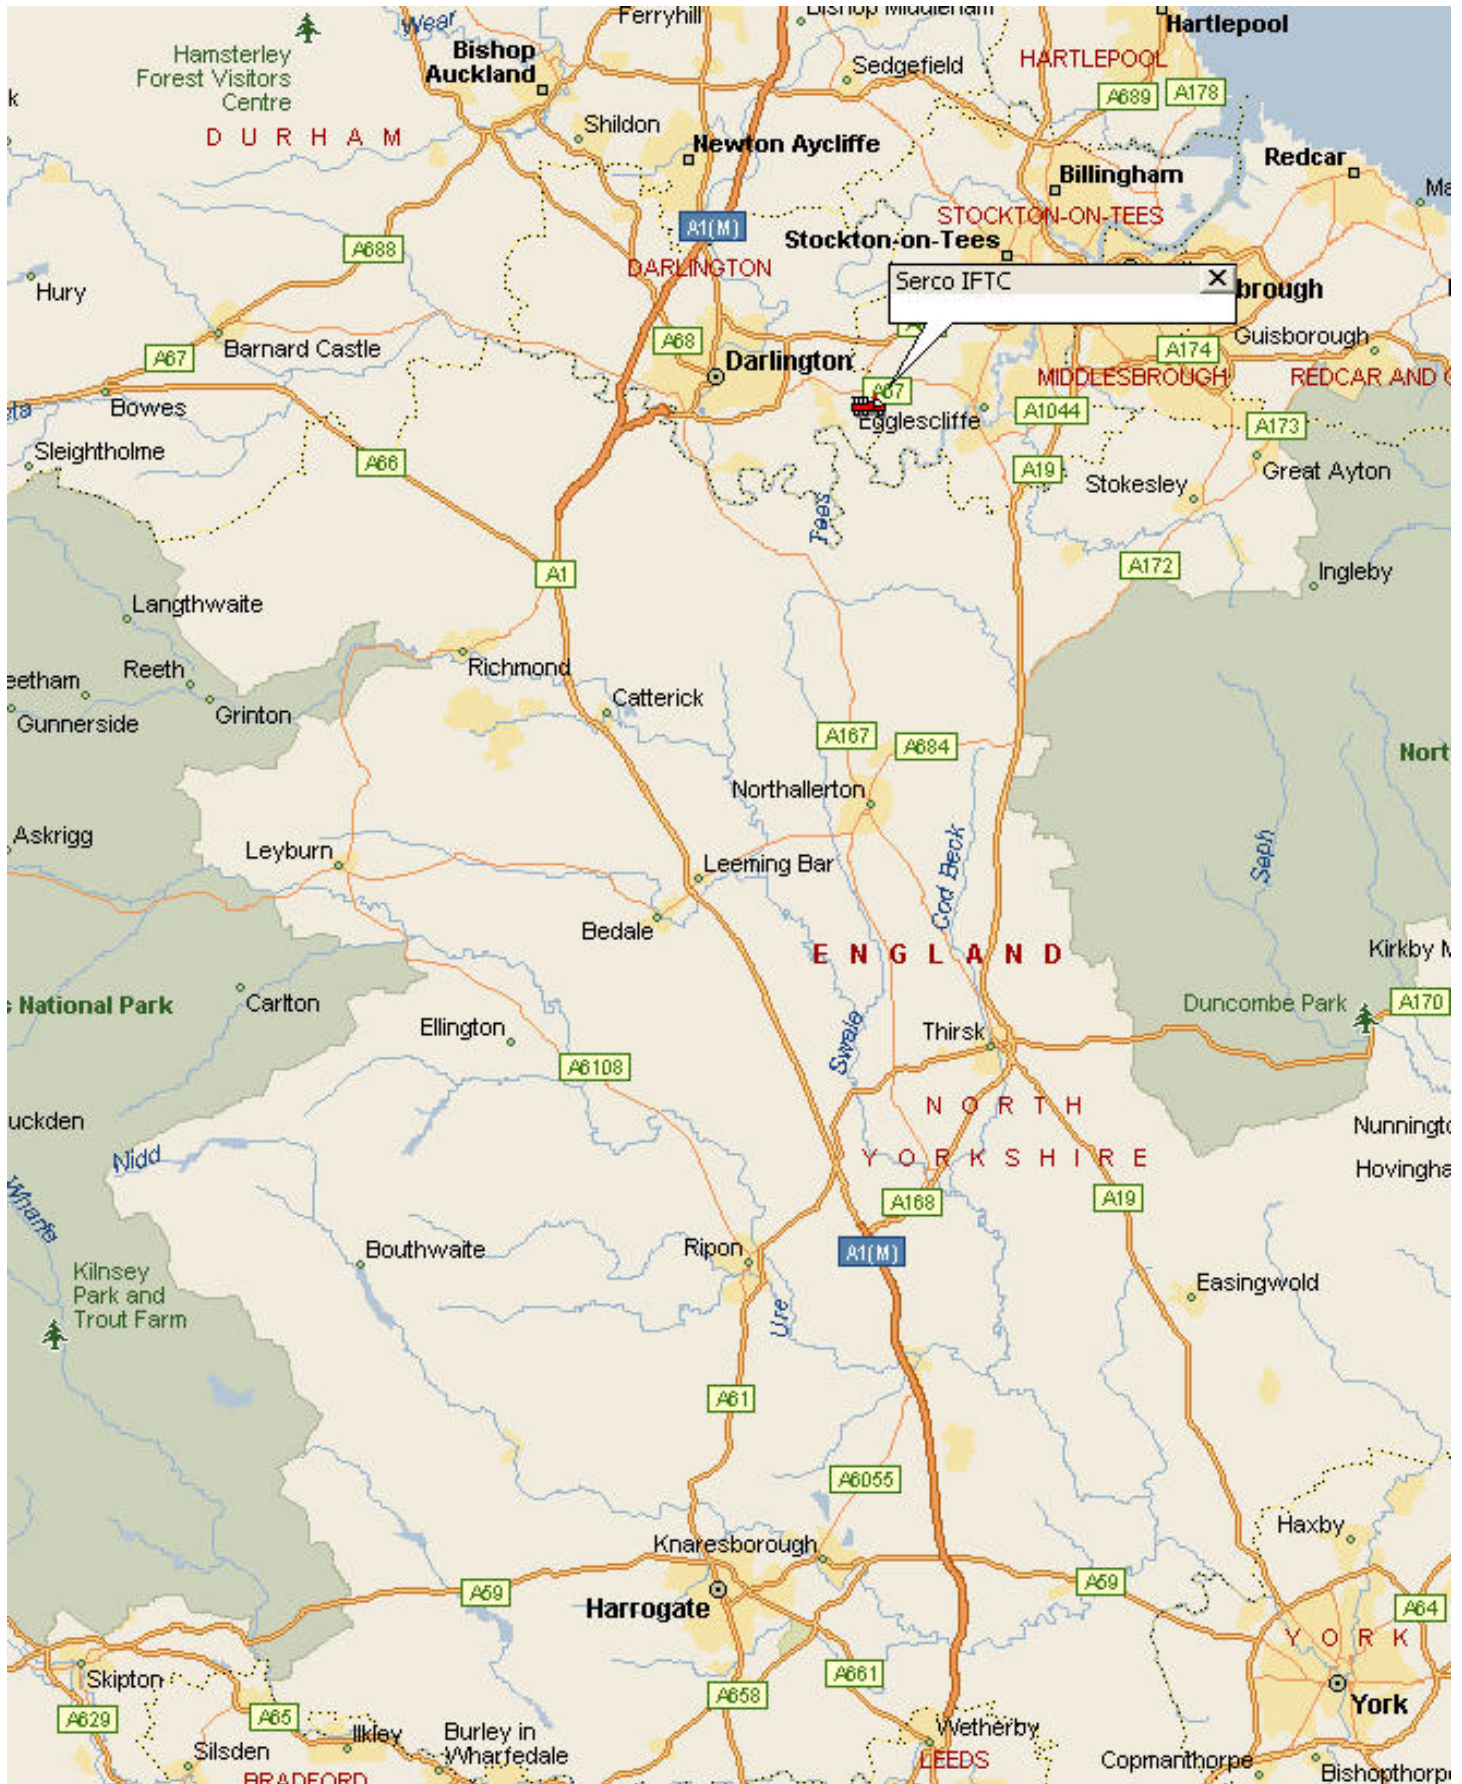

TRAVELLING TO
Serco International Fire Training Centre
From the SOUTH of England

For GPS Users:
Use either the coordinates below
or
Postcode: DL2 1NU

Alternatively use directions for:
Teesside International Airport

You will need to travel North and join up with the A1m:

Travelling Northbound Along A1(M)

At Exit 56, road name changes to A1(M) for 2.7 ...

At Exit 57, take Ramp (LEFT) onto A66(M) for 2.2 mi towards A66(M) / Darlington / Teesside

At roundabout, take the FIRST exit onto A66 [Bridge Road] for 0.7 mi

At roundabout, take the THIRD exit onto A66 for 3.3 mi

At roundabout, take the THIRD exit onto A67 for 2.7 mi

At roundabout, take the THIRD exit onto Local road(s) for 0.2 mi

Bear LEFT (South) onto Local road(s) for 32 yds

At roundabout, take the FIRST exit onto Local road(s) for 0.2 mi

Bear RIGHT (South-East) onto Local road(s) for 76 yds

Arrive DL2 1NU

Contact telephone number should you need assistance after hours is: 01325 331155