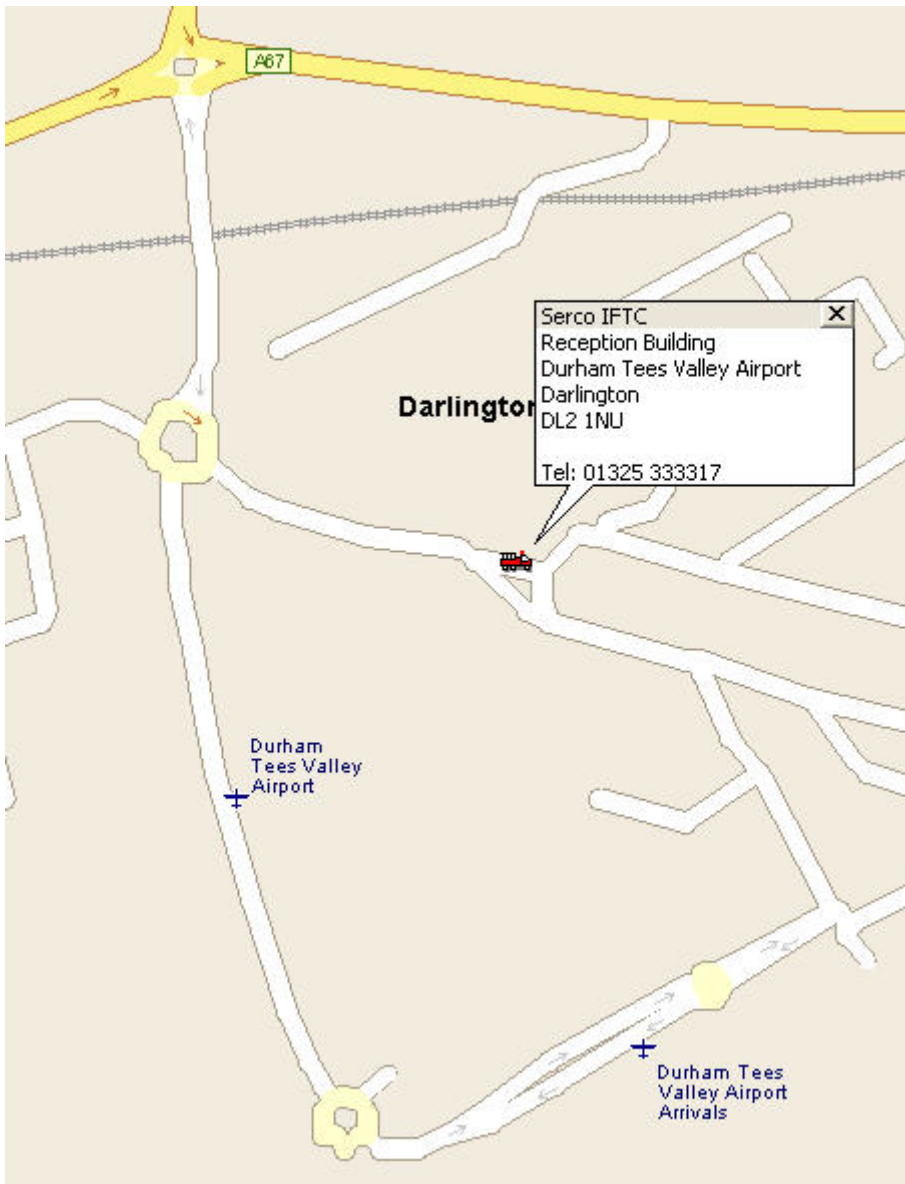

TRAVELLING TO
Serco International Fire Training Centre
From the SOUTH of England

For GPS Users:
Use either the coordinates below
or
Postcode: DL2 1NU

Alternatively use directions for:
Teesside International Airport

You will need to travel North and join up with the A1m:

Travelling Northbound Along A1(M)

At Exit 56, road name changes to A1(M) for 2.7 ...

At Exit 57, take Ramp (LEFT) onto A66(M) for 2.2 mi towards A66(M) / Darlington / Teesside

At roundabout, take the FIRST exit onto A66 [Bridge Road] for 0.7 mi

At roundabout, take the THIRD exit onto A66 for 3.3 mi

At roundabout, take the THIRD exit onto A67 for 2.7 mi

At roundabout, take the THIRD exit onto Local road(s) for 0.2 mi

Bear LEFT (South) onto Local road(s) for 32 yds

At roundabout, take the FIRST exit onto Local road(s) for 0.2 mi

Bear RIGHT (South-East) onto Local road(s) for 76 yds

Arrive DL2 1NU

Contact telephone number should you need assistance after hours is: 01325 331155