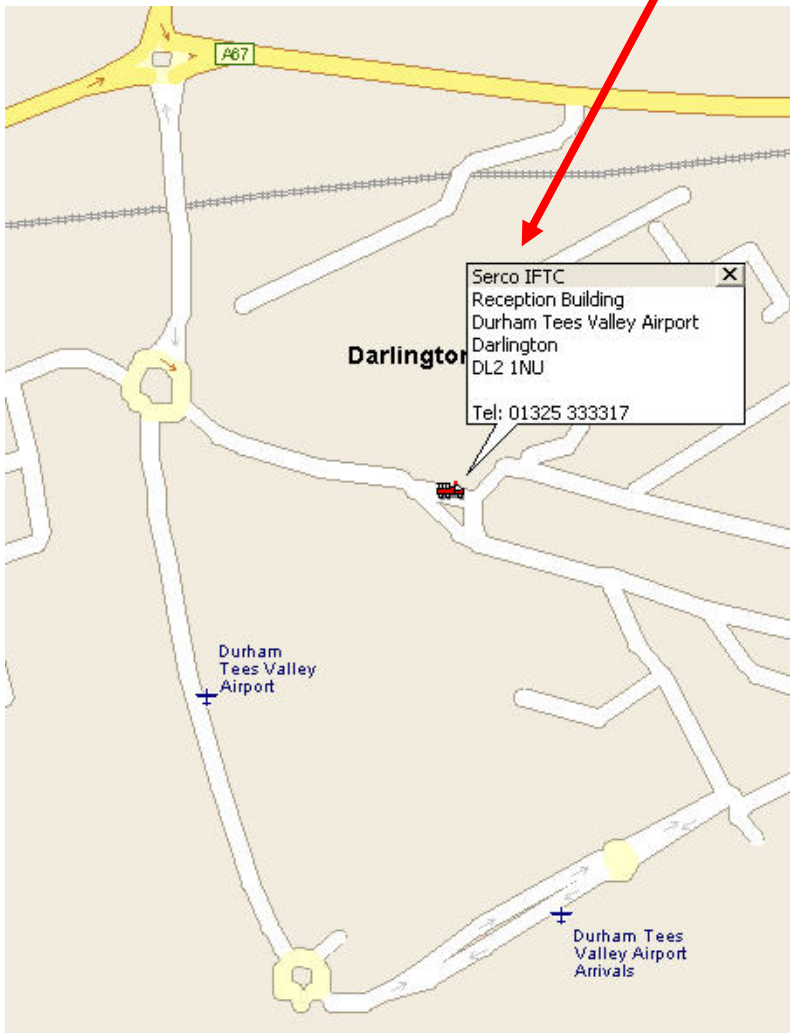

TRAVELLING TO Serco International Fire Training Centre

From the **NORTH** of England

For GPS Users:
 Use either the coordinates below
or
 Postcode: DL2 1NU

Alternatively use directions for:
Teesside International Airport

You will need to travel South and join up with the A1m:

Travel along A1, A1M to Junction 59.....

At 59, keep STRAIGHT onto Ramp-0.2 mi-A167 / Newton Aycliffe / Darlington

At roundabout, take the FIRST exit onto A167-2.4 mi

At roundabout, take the FIRST exit onto A1150 [Salters Lane North]-1.4 mi

At roundabout, take the SECOND exit onto A1150 [Stockton Road]-0.7 mi

At roundabout, take the SECOND exit onto A66-1.6 mi

At roundabout, take the FIRST exit onto A67-1.2 mi

At roundabout, take the FIRST exit onto Local road(s)-0.2 mi

Bear RIGHT (South-East) onto Local road(s)-76 yds

Arrive DL2 1NU

Contact telephone number should you need assistance after hours is: 01325 331155